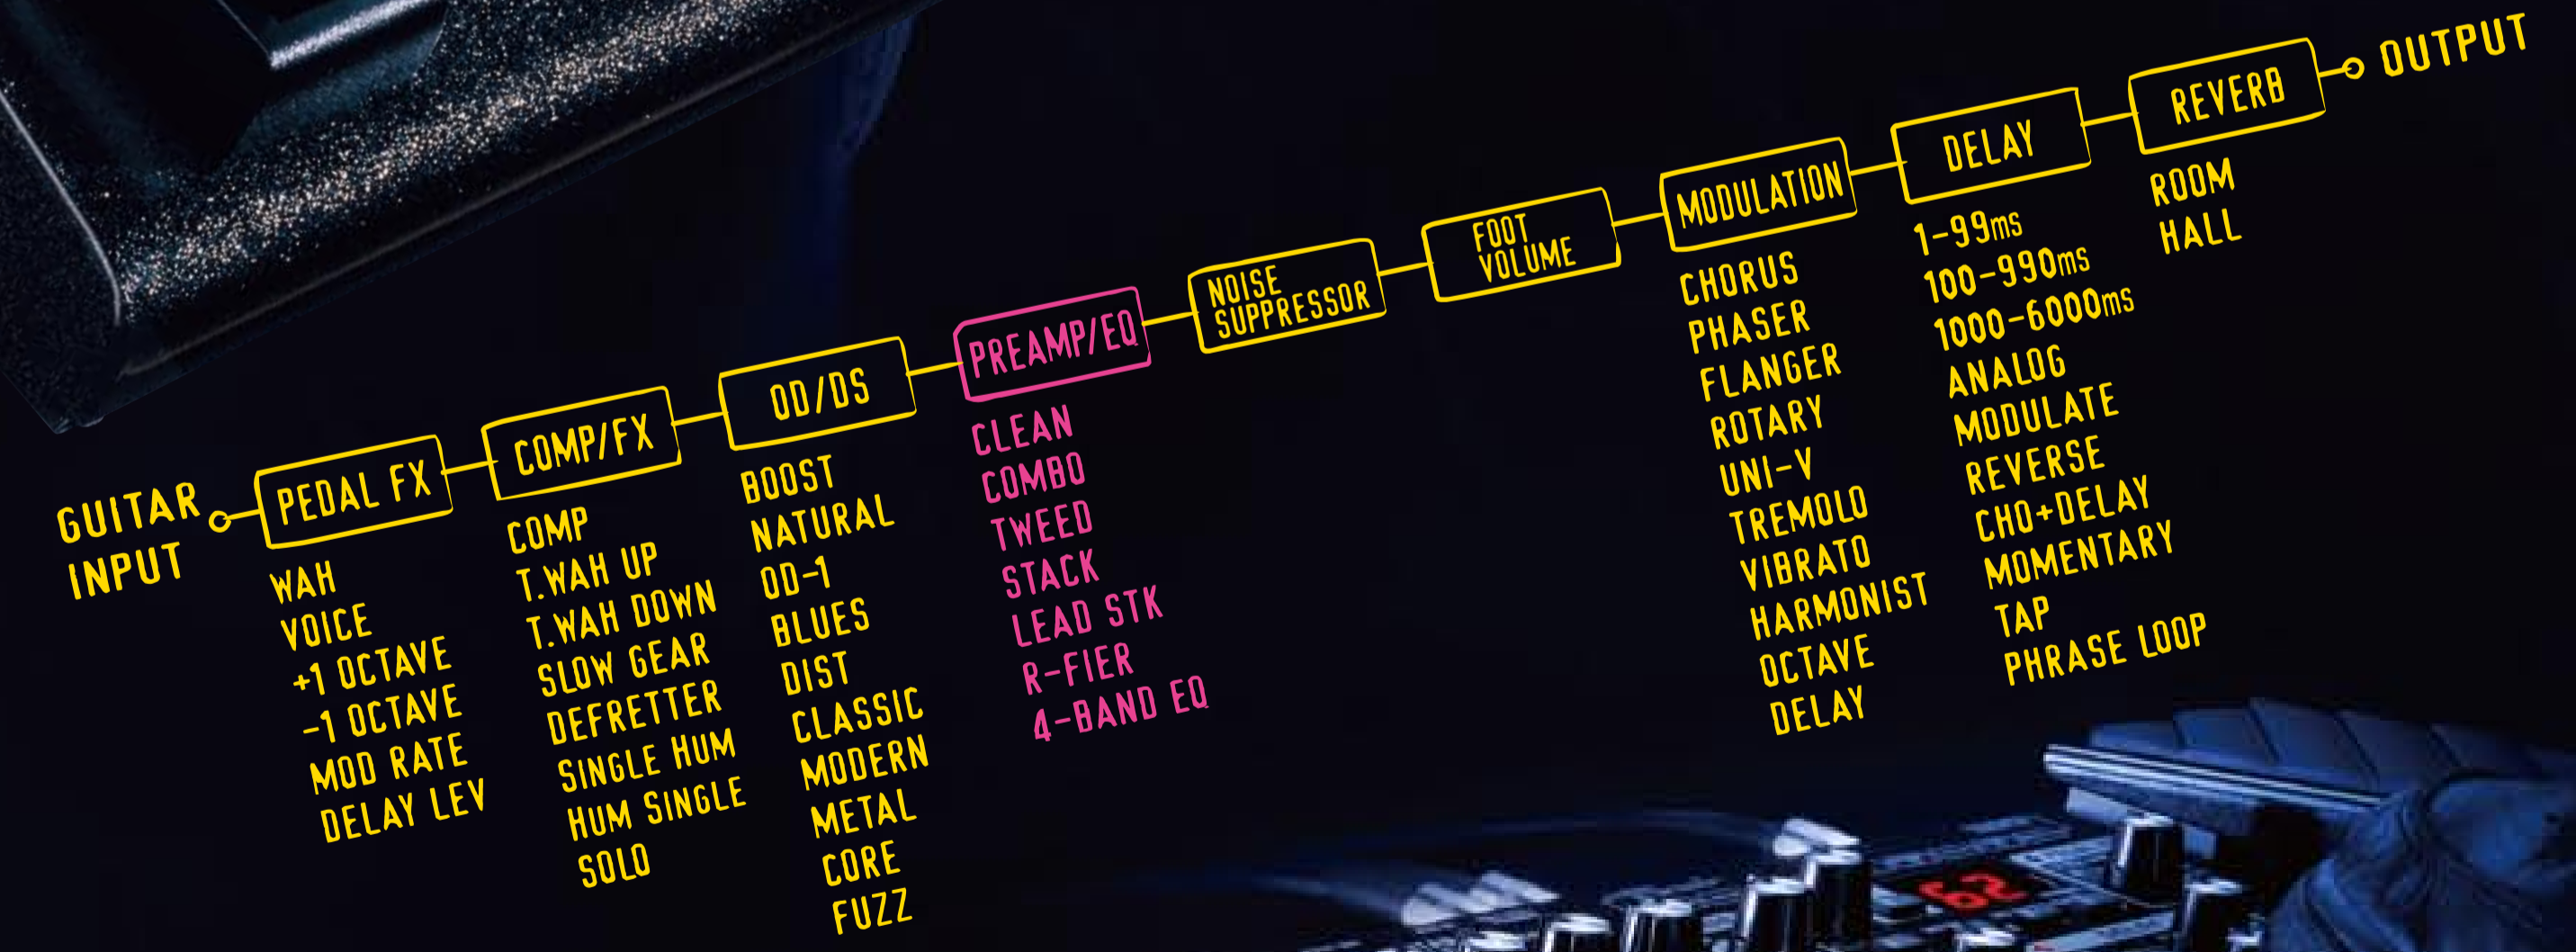

BOSS®

Stompbox Ease with Advanced COSM® Creativity

NO LIMITS!
ME-70

GUITAR MULTIPLE EFFECTS ME-70

A multi-effects unit that's as easy as a stompbox — that's the beauty of the new ME-70. The friendly, knob-laden design makes sound design a snap, but with a powerful COSM AMP section derived from the GT-10, the ME-70 takes the “EZ effects” concept to new heights.